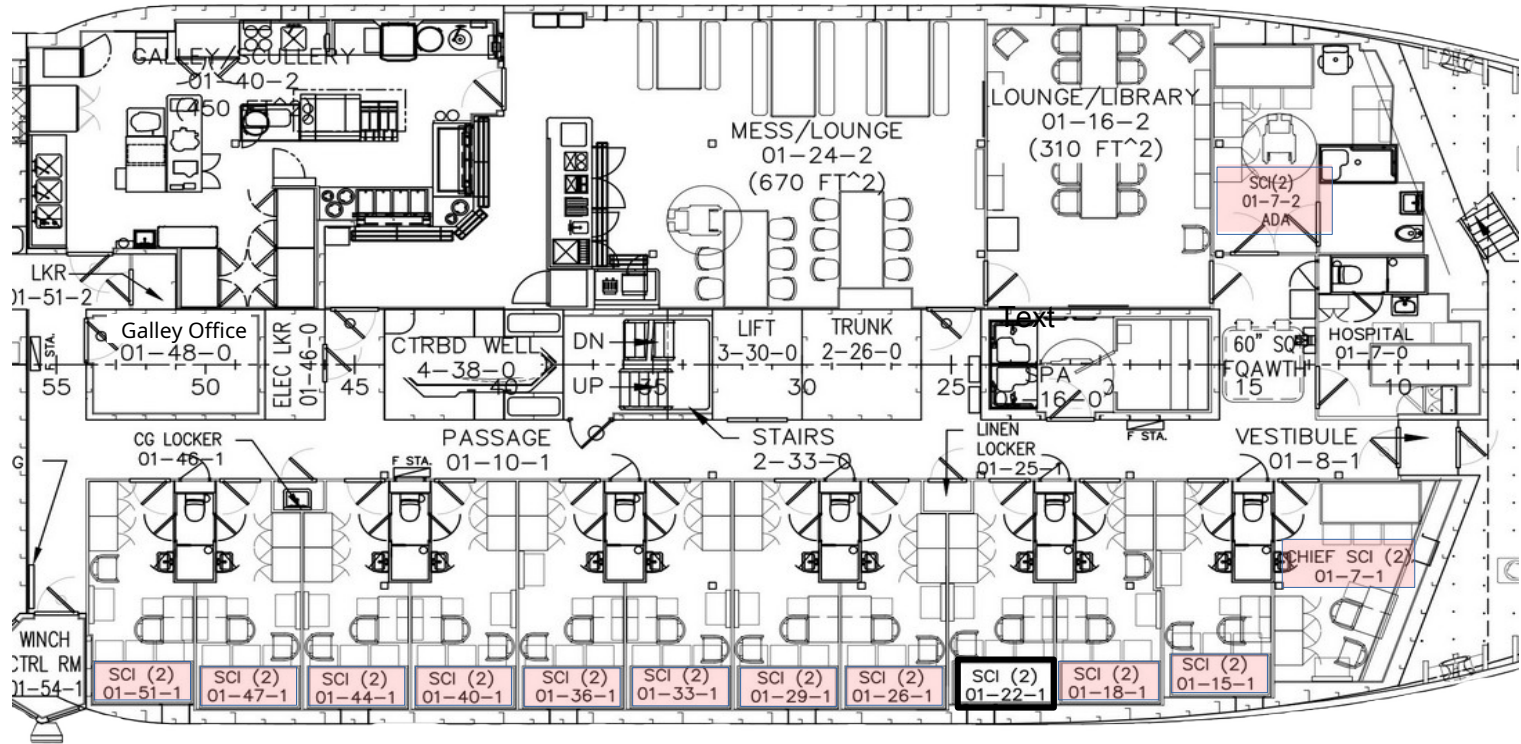

R/V SIKULIAQ Berthing

Template

Date :

Cruise ID:

Chief Sci:

01-7-2 (ADA)

Upper Berth:

Lower Berth:

01-7-1 (Chief Scientist)

Upper Berth:

Lower Berth:

01-51-1

Upper Berth:

Lower Berth:

01-40-1

Upper Berth:

Lower Berth:

01-29-1

Upper Berth:

Lower Berth:

01-15-1

Upper Berth:

Lower Berth:

01-47-1

Upper Berth:

Lower Berth:

01-36-1

Upper Berth:

Lower Berth:

01-26-1

Upper Berth:

Lower Berth: