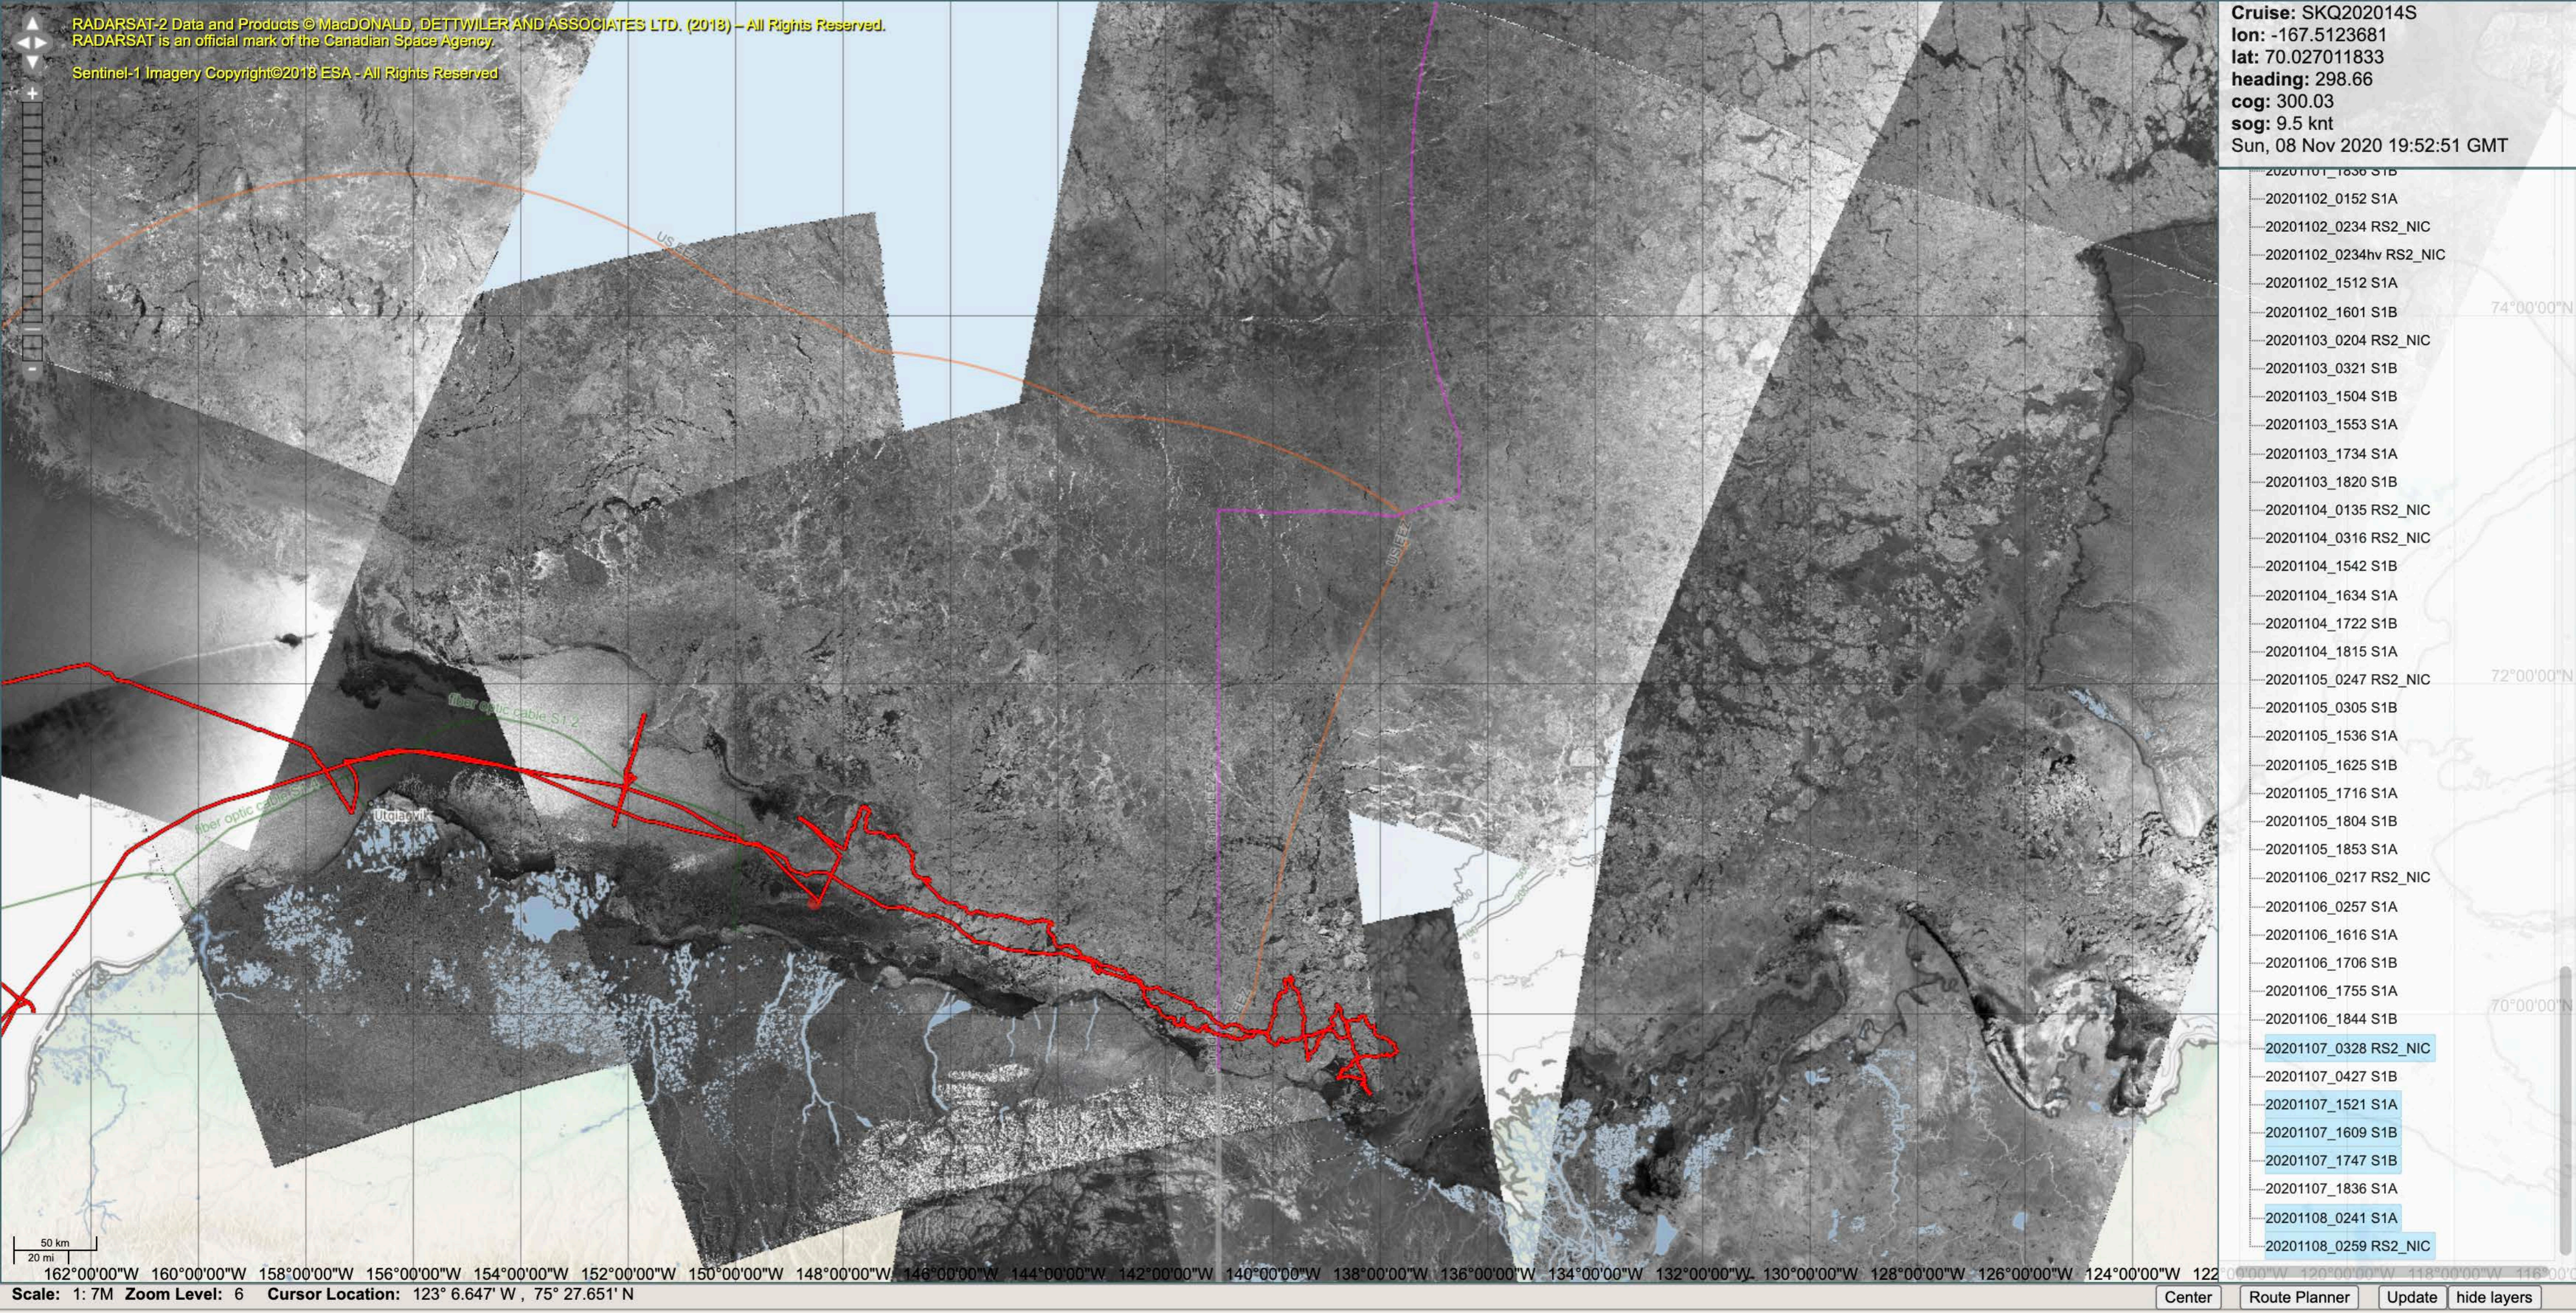

Cruise: SKQ202014S
lon: -167.5123681
lat: 70.027011833
heading: 298.66
cog: 300.03
soq: 9.5 knt
Sun, 08 Nov 2020 19:52:51 GMT

- 20201101_1836 S1B
- 20201102_0152 S1A
- 20201102_0234 RS2_NIC
- 20201102_0234hv RS2_NIC
- 20201102_1512 S1A
- 20201102_1601 S1B
- 20201103_0204 RS2_NIC
- 20201103_0321 S1B
- 20201103_1504 S1B
- 20201103_1553 S1A
- 20201103_1734 S1A
- 20201103_1820 S1B
- 20201104_0135 RS2_NIC
- 20201104_0316 RS2_NIC
- 20201104_1542 S1B
- 20201104_1634 S1A
- 20201104_1722 S1B
- 20201104_1815 S1A
- 20201105_0247 RS2_NIC
- 20201105_0305 S1B
- 20201105_1536 S1A
- 20201105_1625 S1B
- 20201105_1716 S1A
- 20201105_1804 S1B
- 20201105_1853 S1A
- 20201106_0217 RS2_NIC
- 20201106_0257 S1A
- 20201106_1616 S1A
- 20201106_1706 S1B
- 20201106_1755 S1A
- 20201106_1844 S1B
- 20201107_0328 RS2_NIC
- 20201107_0427 S1B
- 20201107_1521 S1A
- 20201107_1609 S1B
- 20201107_1747 S1B
- 20201107_1836 S1A
- 20201108_0241 S1A
- 20201108_0259 RS2_NIC